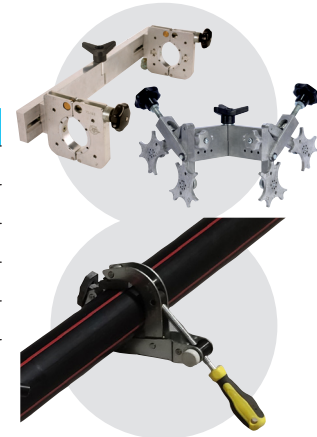

Product information sheet

PLX Tooling

New Dual Pipe Scraper Tool, to complement the full range of PLX Tooling

In addition to our specialist fuel conveyance pipework system, PLX, we have a comprehensive range of electrofusion preparation and welding equipment. The latest addition to the range is the Dual Pipe Scraper, which enables simultaneous preparation of both the outer and the inner 63#75mm pipes. This complements our One-Weld fitting range, further reducing installation time on site, as well as assuring reliability of the weld with the high quality of the pipe preparation.

Inner and outer scraped at the same time

Easy to use, with standard power tool

Saving significant installation time (25 seconds to scrape both pipes)

High quality pipe preparation

Designed for use with PLX secondary contained close fit pipe

Cutters

PLX Product Code	Description
43777101	PLX 32 - 63mm Pipetools Cutter
43728100	PLX 50 - 110mm Pipetools Cutter
43728102	PLX 110 - 160mm Pipetools Cutter
43728200	PLX 225mm Pipetools Virax Guillotine Pipe Cutter
43728201	PLX 315mm Pipetools Virax Guillotine Pipe Cutter

PLX Tooling

Full range of PLX tooling

Clamps

PLX Product Code	Description
43MZ0050	PLX 32 - 63mm Pipetools Universal Pipe Clamp
43MZ0051	PLX 63 - 160mm Pipetools Universal Pipe Clamp
43MZ0052	PLX 125 - 400mm Pipetools Universal Pipe Clamp
43MZ0053	PLX 32 - 40mm to 63 - 75mm Pipetools Close-Fit Pipe Clamp
43MZ0060	PLX Hand Held Pipe Clamp (32mm to 125mm)