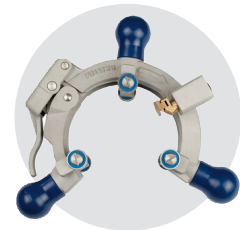

Secondary (Outer) Pipe Scrapers

PLX Product Code	Description
43MZ0562	PLX 63mm Secondary Tri Prep Tool (FWSG)
43MZ0563	PLX 75mm Secondary Tri Prep Tool (FWSG)
43MZ0565	PLX 110mm Secondary Tri Prep Tool (FWSG)
43MZ0566	PLX 125mm Secondary Tri Prep Tool (FWSG)